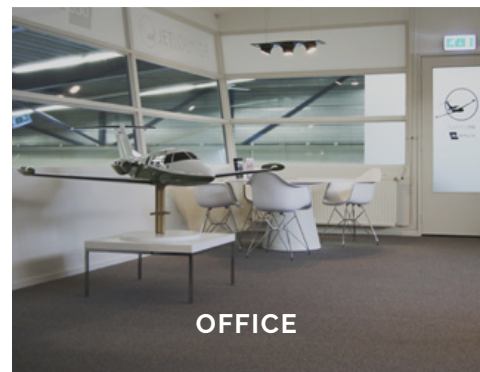

THE JETLOUNGE

LOCATION • EVENTS & MORE • 3 AREAS

JETLOUNGE BV • EHGG • Machlaan 20 A • NL – 9761 TK Eelde • +31 (0)50-8080174 • info@jetlounge.de • www.jetlounge.de

HANGAR

OFFICE

ROOF TERRACE

THE JETLOUNGE

THE JETLOUNGE is a total of three areas, 650 sqm of space available for any kind of corporate or private event, workshop or seminars as well as video, film and photo shooting. It can fit up to 300 people.

Our venue is exclusive, unique, new and offers a spectacular venue. In addition to the hangar, we have an office for meet & greet and a huge roof terrace with a perfect overview of the Groningen Airport Eelde.

Reserve early and plan to make a big impression by being creative and having your event in one of the most unique venue you have ever experienced!

✈ Groningen Airport Eelde (15 km from Groningen city center)

✈ 3 areas

- 520 sqm hangar

- 70 sqm office / meeting

- 60 sqm roof terrace

✈ option: the Eclipse 550 jet at your event

✈ on-site staff/pilots available to explain the jet

✈ concrete floor in the hangar

✈ up to 7,00 m high ceilings