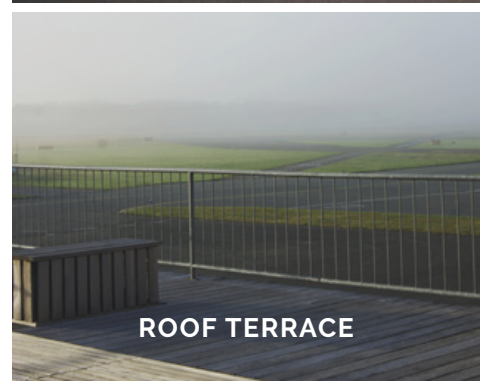

OFFICE

ROOF TERRACE