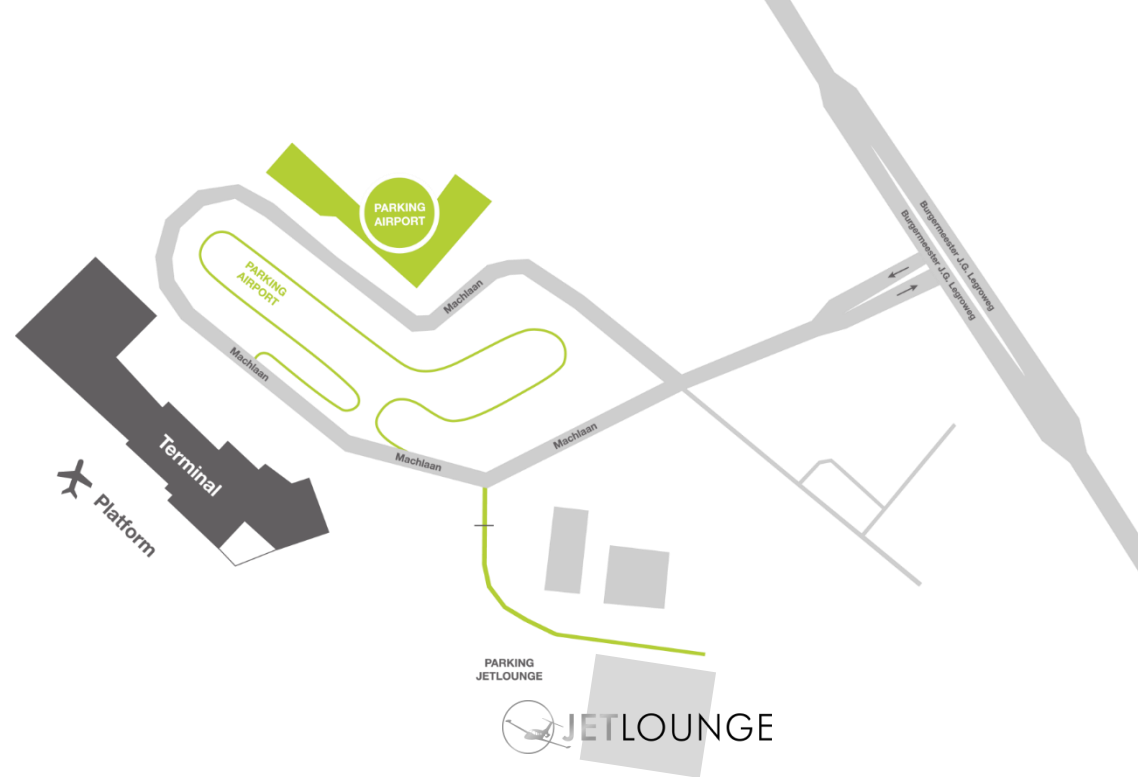

DIRECTIONS

Airport, A28 and Groningen

By car

To reach us by car, we suggest using [Google Maps](#) to plan your route directly. Once in Groningen, you can also simply follow the signs to the airport. Sufficient parking is available directly at the JETLOUNGE.

By bus

Groningen Airport is easy accessible with the use of busses. Shuttle bus service 100 will operate between Groningen Airport Eelde and the city of Groningen. Bus stops include: Groningen Central Station, Zuiderdiep and Grote Markt.

By plane

Whether you pilot your own aircraft (EHGG, coordinates: 53° 7' 30" N, 6° 35' 0" E) or use commercial service, you'll land right at our doorstep! For more information as well as scheduled arrival and departure times of commercial flights, see: <https://www.groningenairport.nl>